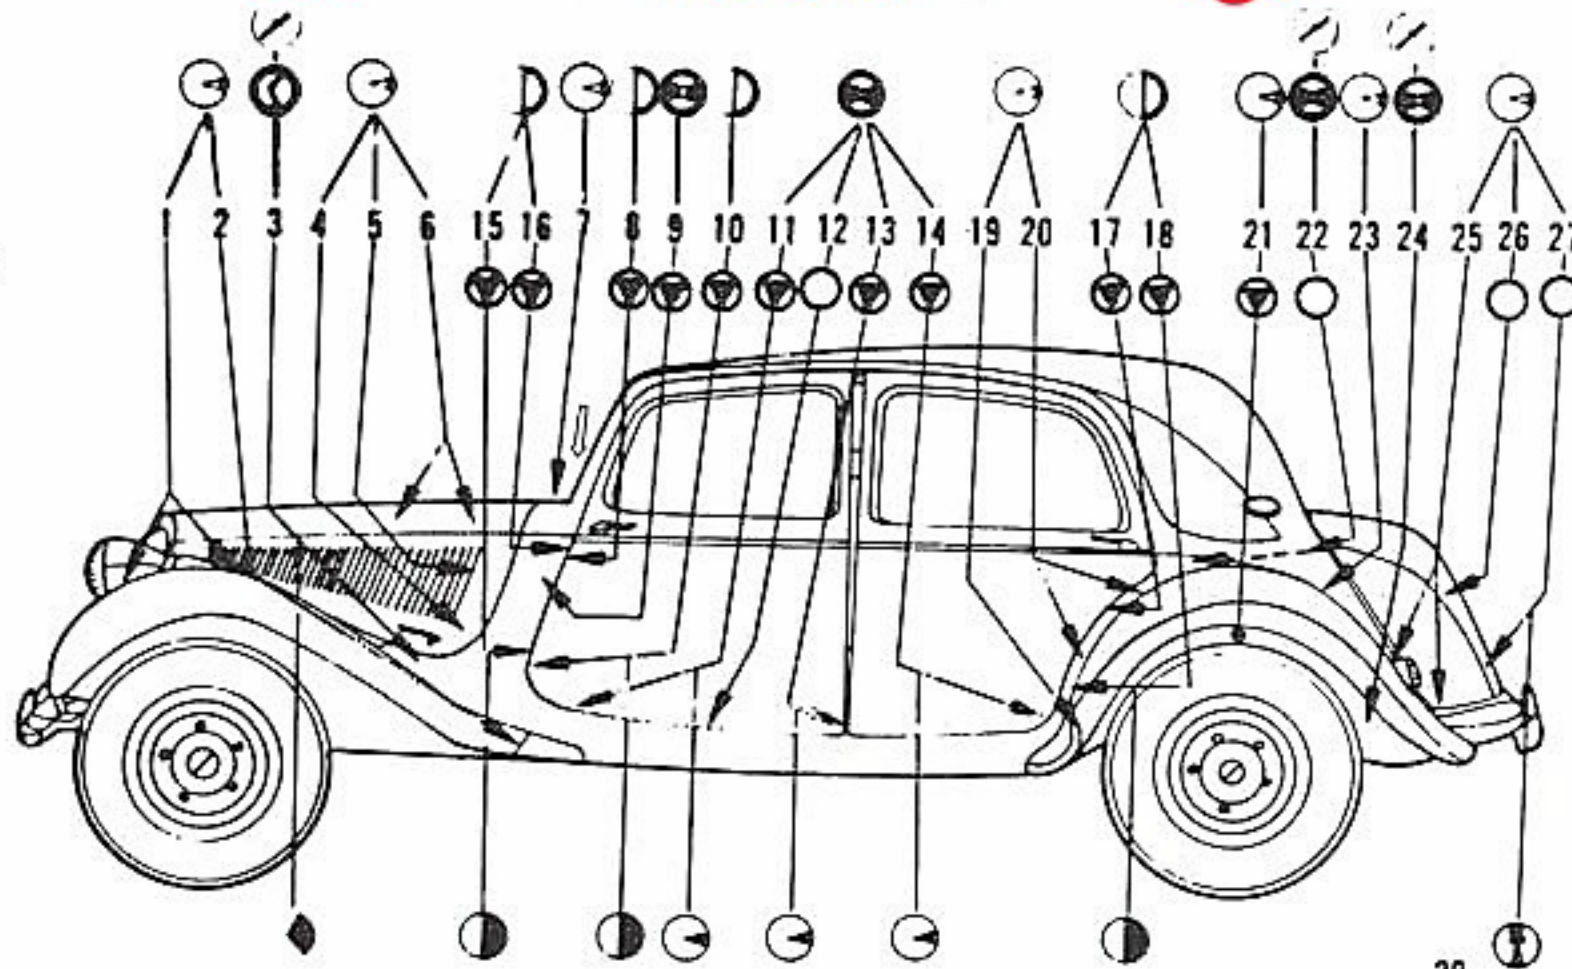

CITROEN TRACTION AVANT

Tuff-Kote Dinol

5.80

Copyright

This is the property of

Tuff-Kote Dinol AB
Sweden

Specialists in car care worldwide